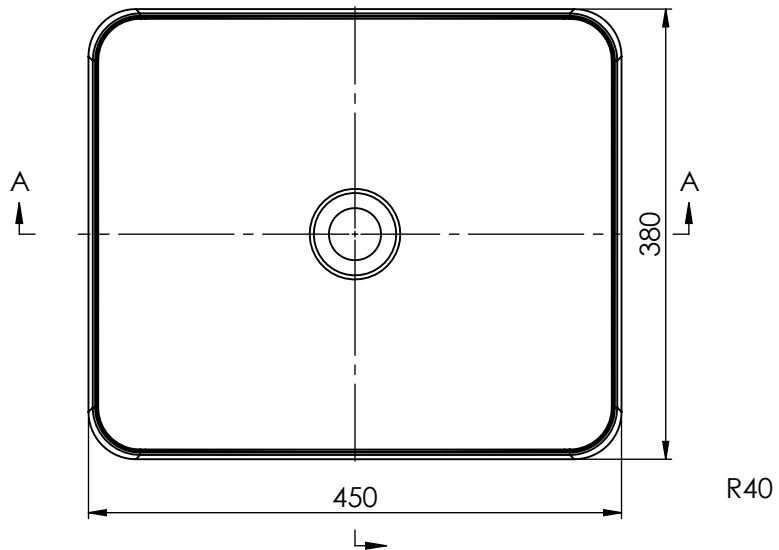

Ø 44      B

**WAVEDESIGN**  
BY WISA

Ocatavia